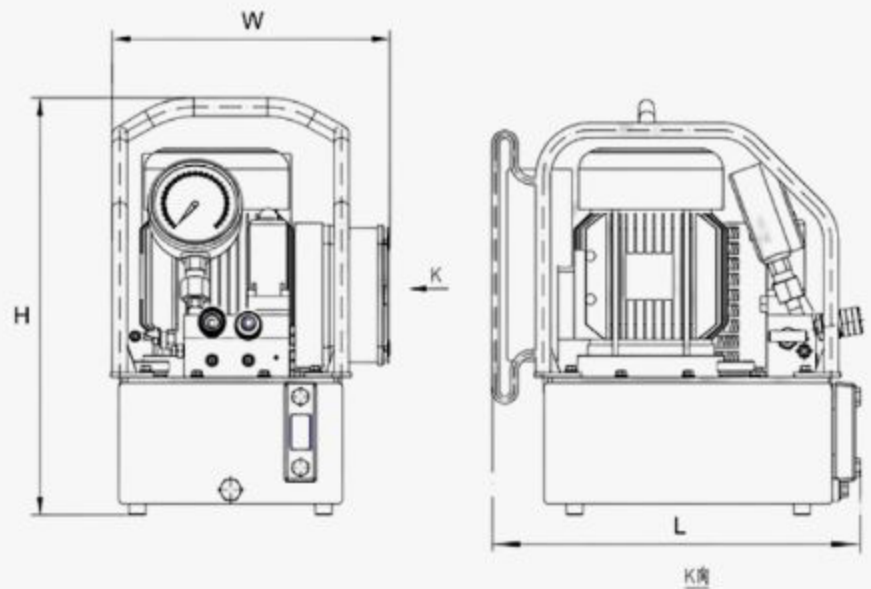

## Features:

- Compact automatic three-stage design.
- Applicable on one or two wrenches simultaneously.
- Aluminum oil tank with gauge.
- Have 100 high-pressure gauges.
- Infinitely variable pressure adjustment between 70~700 bar.
- With the high-efficiency radiator the pump can work 24 hours continuously.
- Can change the motor to fit the different voltage.
- Optional components, can operate four wrenches at the same time

## Additional Features:

- Remote control wire
- Aluminium frame
- Pressure adjuster and pressure relief valve inside the tank
- Light weight

## ELECTRIC PUMP PARAMETERS

Model	TPH-3TW-2	TPH-3TW-4
Operating Wrench	2	4
Tank Capacity	8L	8L
Flow (Low-Medium-High)	7-1.6-0.8L/min	7-1.6-0.8L/min
Output Pressure	70~700 bar	70~700 bar
Source of Power	220V/50HZ	220V/50HZ
Power	1.1KW	1.1KW
Weight	27.7Kg	29.9Kg
Volume	307X407X450mm	307X407X470mm